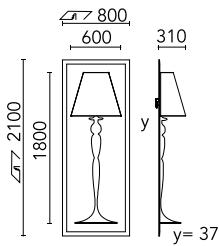

Abajourd'hui Large

SA.5000.1 - Raw

Recessed luminaire with direct connection to mains.

Main specifications

Lamp category	QT-32
Mountings	Wall recessed
Environment	Indoor

Optical

Lighting type	Indirect
Light distribution	Symmetric
Optical type	Diffused light

Electrical

Emergency	Without
------------------	---------

Physical

Color	Raw
Orientation	Fixed
Weight (kg)	28

Certification / Marking