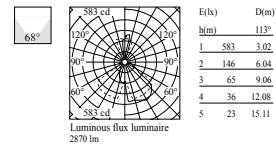

Abajourd'hui Large

SA.5000.1 - Raw

Recessed luminaire with direct connection to mains.

Main specifications

Lamp category	QT-32
Mountings	Wall recessed
Environment	Indoor

Optical

Lighting type	Indirect
Light distribution	Symmetric
Optical type	Diffused light