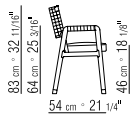

UPHOLSTERY IS REMOVABLE IN BOTH THE FABRIC
AND OUTDOOR LEATHER VERSIONS

COVER IN WATER-REPELLENT MATERIAL.

THE COVER IS UPON REQUEST, WITH UPCHARGE

256B1

256G1