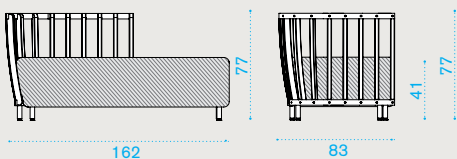

Technical info

Back end module - left

→ 45 | → 1 H 72 D 95 L 171 → 55

Item

Description

- SWDMFSD48T5 Pickled teak + alu. sepia black
- SWDMFSD43T5 Pickled teak + alu. warmwhite
- SWDMFSD48T1 Teak + alu. sepia black
- SWDMFSD43T1 Teak + alu. warmwhite
- SWCUDMFSAW24 Cushion, (seat+3 back) nature grey
- COVER319 Rain cover 164 x 85 h77

Daybed - right

→ 39 | → 1 H 72 D 95 L 171 → 49

- SWDMDDD48T5 Pickled teak + alu. sepia black
- SWDMDDD43T5 Pickled teak + alu. warmwhite
- SWDMDDD48T1 Teak + alu. sepia black
- SWDMDDD43T1 Teak + alu. warmwhite
- SWCUDMDDAW24 Cushion, (seat+2 back) nature grey
- COVER320 Rain cover 164 x 85 h77

Daybed - left

→ 39 | → 1 H 72 D 95 L 171 → 49

- SWDMDS48T5 Pickled teak + alu. sepia black
- SWDMDS43T5 Pickled teak + alu. warmwhite
- SWDMDS48T1 Teak + alu. sepia black
- SWDMDS43T1 Teak + alu. warmwhite
- SWCUDMDSA24 Cushion, (seat+2 back) nature grey
- COVER321 Rain cover 164 x 85 h77