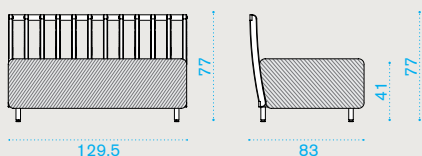

XL sofa

⚖️ → 59 | 🪑 | 📦 → 1 | 📦 H 73 D 91 L 241 | ⚖️ → 71

- ● SWD3D48T5 Pickled teak + alu. sepia black
- ○ SWD3D43T5 Pickled teak + alu. warmwhite
- ● SWD3D48T1 Teak + alu. sepia black
- ○ SWD3D43T1 Teak + alu. warmwhite

- 💧 ● SWCUD3AW24 Cushion, (seat+3 back) nature grey
- COVER142 Rain cover 236 x 86 h76

Lounge armchair

⚖️ → 29 | 🪑 | 📦 → 1 | 📦 H 72 D 88 L 108 | ⚖️ → 36

- ● SWPLD48T5 Pickled teak + alu. sepia black
- ○ SWPLD43T5 Pickled teak + alu. warmwhite
- ● SWPLD48T1 Teak + alu. sepia black
- ○ SWPLD43T1 Teak + alu. warmwhite

- 💧 ● SWCUPLAW24 Cushion, (seat+back) nature grey
- COVER143 Rain cover 98 x 86 h76

Swing — design by Patrick Norguet

Material

Pickled Teak

Natural Teak

Aluminium Sepia Black

Aluminium Warmwhite

Fabrics

Acrylic Nature Grey

XL central module

→ 35 | → 1 H 72 D 96 L 137 → 42

Item

Description

- SWDMCD48T5 Pickled teak + alu. sepia black
- SWDMCD43T5 Pickled teak + alu. warmwhite
- SWDMCD48T1 Teak + alu. sepia black
- SWDMCD43T1 Teak + alu. warmwhite
- SWCUDMCAW24 Cushion, (seat+2 back) nature grey
- COVER316 Rain cover 132 x 85 h77