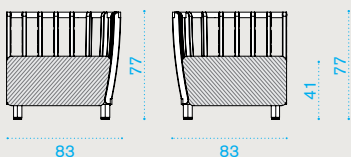

Acrylic Nature Grey

XL central module

→ 35 | → 1 H 72 D 96 L 137 → 42

Item

Description

- SWDMCD48T5 Pickled teak + alu. sepia black
- SWDMCD43T5 Pickled teak + alu. warmwhite
- SWDMCD48T1 Teak + alu. sepia black
- SWDMCD43T1 Teak + alu. warmwhite
- SWCUDMCAW24 Cushion, (seat+2 back) nature grey
- COVER316 Rain cover 132 x 85 h77

Corner module

→ 30 | → 1 H 75 D 95 L 94 → 35

- SWDMAUD48T5 Pickled teak + alu. sepia black
- SWDMAUD43T5 Pickled teak + alu. warmwhite
- SWDMAUD48T1 Teak + alu. sepia black
- SWDMAUD43T1 Teak + alu. warmwhite
- SWCUDMAUAW24 Cushion, (seat+2 back) nature grey
- COVER317 Rain cover 85 x 85 h77