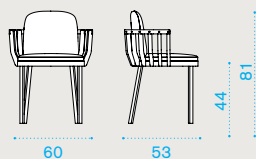

→ 20 | → 1 H 51 D 68 L 120 → 25

Porch swing

- SWDOD48T5 Pickled teak + metal sepia black
- SWDOD43T5 Pickled teak + metal warmwhite
- SWDODRT5 Pickled teak + metal warmred
- SWDOD48T1 Teak + metal sepia black
- SWDOD43T1 Teak + metal warmwhite

- SWCUD2AW24 Cushion, (seat+2 back) nature grey
- SWTEDOV78 Curtain, white stone
- COVER146 Rain cover 206 x 134 h192

→ 84 | → sofa H 73 D 87 L 173 → swing H 42 D 137 L 194 → 106

Swing — design by Patrick Norguet

Material

Fabrics

Dining armchair

⚖️ → 6,5 | 📦 → 1 📦 H 93 D 61 L 69 ⚖️ → 12

Item

Description

- SWPDD48T5 Pickled teak + alu. sepia black
- SWPDD43T5 Pickled teak + alu. warmwhite
- SWPDD48T1 Teak + alu. sepia black
- SWPDD43T1 Teak + alu. warmwhite
- 🕒 ● SWCUPDAW24 Cushion, (seat+back) nature grey
- 🕒 ● SWCUPDPP52 Cushion, (seat+back) chess
- 🕒 ● COVER207 Rain cover 61 x 54 h80