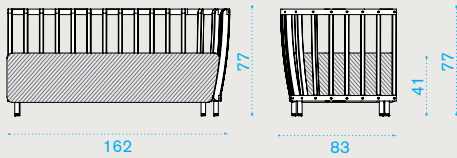

Corner module

→ 30 | → 1 H 75 D 95 L 94 → 35

- SWDMAUD48T5 Pickled teak + alu. sepia black
- SWDMAUD43T5 Pickled teak + alu. warmwhite
- SWDMAUD48T1 Teak + alu. sepia black
- SWDMAUD43T1 Teak + alu. warmwhite
- SWCUDMAUAW24 Cushion, (seat+2 back) nature grey
- COVER317 Rain cover 85 x 85 h77

Back end module - right

→ 45 | → 1 H 72 D 95 L 171 → 55

- SWDMFDD48T5 Pickled teak + alu. sepia black
- SWDMFDD43T5 Pickled teak + alu. warmwhite
- SWDMFDD48T1 Teak + alu. sepia black
- SWDMFDD43T1 Teak + alu. warmwhite
- SWCUDMFDW24 Cushion, (seat+3 back) nature grey
- COVER318 Rain cover 164 x 85 h77

Technical info

Back end module - left

→ 45 | → 1 H 72 D 95 L 171 → 55

Item

Description

- SWDMFSD48T5 Pickled teak + alu. sepia black
- SWDMFSD43T5 Pickled teak + alu. warmwhite
- SWDMFSD48T1 Teak + alu. sepia black
- SWDMFSD43T1 Teak + alu. warmwhite
- SWCUDMFSAW24 Cushion, (seat+3 back) nature grey
- COVER319 Rain cover 164 x 85 h77

Daybed - right

→ 39 | → 1 H 72 D 95 L 171 → 49

- SWDMDDD48T5 Pickled teak + alu. sepia black
- SWDMDDD43T5 Pickled teak + alu. warmwhite
- SWDMDDD48T1 Teak + alu. sepia black
- SWDMDDD43T1 Teak + alu. warmwhite
- SWCUDMDDAW24 Cushion, (seat+2 back) nature grey
- COVER320 Rain cover 164 x 85 h77