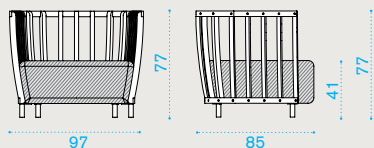

XL sofa

⚖️ → 59 | 🪑 | 📦 → 1 | 📦 H 73 D 91 L 241 | ⚖️ → 71

- ● SWD3D48T5 Pickled teak + alu. sepia black
- ○ SWD3D43T5 Pickled teak + alu. warmwhite
- ● SWD3D48T1 Teak + alu. sepia black
- ○ SWD3D43T1 Teak + alu. warmwhite

- 💧 ● SWCUD3AW24 Cushion, (seat+3 back) nature grey
- COVER142 Rain cover 236 x 86 h76

Lounge armchair

⚖️ → 29 | 🪑 | 📦 → 1 | 📦 H 72 D 88 L 108 | ⚖️ → 36

- ● SWPLD48T5 Pickled teak + alu. sepia black
- ○ SWPLD43T5 Pickled teak + alu. warmwhite
- ● SWPLD48T1 Teak + alu. sepia black
- ○ SWPLD43T1 Teak + alu. warmwhite