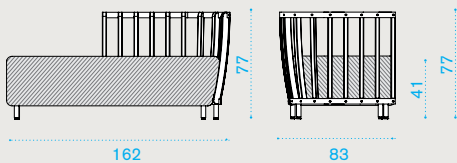

Technical info

Back end module - left

→ 45 | → 1 H 72 D 95 L 171 → 55

Item

Description

- SWDMFSD48T5 Pickled teak + alu. sepia black
- SWDMFSD43T5 Pickled teak + alu. warmwhite
- SWDMFSD48T1 Teak + alu. sepia black
- SWDMFSD43T1 Teak + alu. warmwhite
- SWCUDMFSAW24 Cushion, (seat+3 back) nature grey
- COVER319 Rain cover 164 x 85 h77

Daybed - right

→ 39 | → 1 H 72 D 95 L 171 → 49

- SWDMDDD48T5 Pickled teak + alu. sepia black
- SWDMDDD43T5 Pickled teak + alu. warmwhite
- SWDMDDD48T1 Teak + alu. sepia black
- SWDMDDD43T1 Teak + alu. warmwhite
- SWCUDMDDAW24 Cushion, (seat+2 back) nature grey
- COVER320 Rain cover 164 x 85 h77

Daybed - left

→ 39 | → 1 H 72 D 95 L 171 → 49

- SWDMDS48T5 Pickled teak + alu. sepia black
- SWDMDS43T5 Pickled teak + alu. warmwhite
- SWDMDS48T1 Teak + alu. sepia black
- SWDMDS43T1 Teak + alu. warmwhite
- SWCUDMDSA24 Cushion, (seat+2 back) nature grey
- COVER321 Rain cover 164 x 85 h77