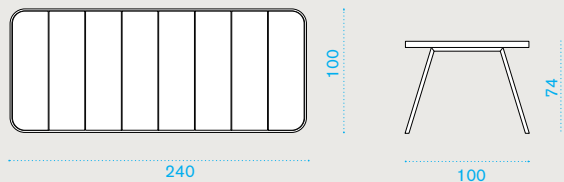

Material

Fabrics

Dining armchair

⚖️ → 6,5 | 📦 → 1 📦 H 93 D 61 L 69 ⚖️ → 12

Item

Description

- SWPDD48T5 Pickled teak + alu. sepia black
- SWPDD43T5 Pickled teak + alu. warmwhite
- SWPDD48T1 Teak + alu. sepia black
- SWPDD43T1 Teak + alu. warmwhite
- 🕒 ● SWCUPDAW24 Cushion, (seat+back) nature grey
- 🕒 ● SWCUPDPP52 Cushion, (seat+back) chess
- 🕒 ● COVER207 Rain cover 61 x 54 h80

Rectangular dining table 240x100 NEW

⚖️ → 48 🪑 → 8 | 📦 → 1 📦 H 41 D 105 L 245 ⚖️ → 68

- SWTPRM2D48T5 Pickled teak + alu. sepia black
- SWTPRM2D43T5 Pickled teak + alu. warmwhite
- SWTPRM2D48T1 Teak + alu. sepia black
- SWTPRM2D43T1 Teak + alu. warmwhite
- 🕒 ● COVER149 Rain cover 241 x 101 h77