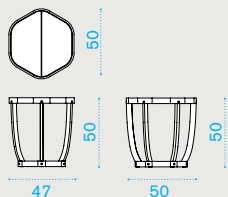

Small coffee table

⚖️ → 9 | 📦 → 1 📦 H 60 D 60 L 60 ⚖️ → 13

●●	SWTCQH2D48T5	Pickled teak + alu. sepia black
●●	SWTCQH2D43T5	Pickled teak + alu. warmwhite
●●	SWTCQH2DRT5	Pickled teak + alu. warmred
●●	SWTCQH2D38T5	Pickled teak + alu. green
●●	SWTCQH2D48T1	Teak + alu. sepia black
●●	SWTCQH2D43T1	Teak + alu. warmwhite
●●	SWTCQH2DRT1	Teak + alu. warmred
●●	SWTCQH2D38T1	Teak + alu. green
☁️	COVER144	Rain cover 48 x 51 h49