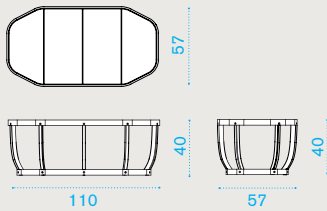

Technical info

Large coffee table

- SWTCRH1D48T5 Pickled teak + alu. sepia black
- SWTCRH1D43T5 Pickled teak + alu. warmwhite
- SWTCRH1D48T1 Teak + alu. sepia black
- SWTCRH1D43T1 Teak + alu. warmwhite

- COVER145 Rain cover 111 x 58 h39

→ 20 | → 1 H 51 D 68 L 120 → 25

Porch swing