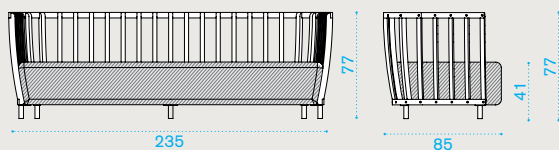

Item

- ● SWD2D48T5 Pickled teak + alu. sepia black
- ○ SWD2D43T5 Pickled teak + alu. warmwhite
- ● SWD2D48T1 Natural teak + alu. sepia black
- ○ SWD2D43T1 Natural teak + alu. warmwhite

Description

- 💧 ● SWCUD2AW24 Cushion, (seat+2 back) nature grey
- COVER141 Rain cover 167 x 86 h76

XL sofa

⚖️ → 59 | 🪑 | 📦 → 1 | 📦 H 73 D 91 L 241 | ⚖️ → 71

- ● SWD3D48T5 Pickled teak + alu. sepia black
- ○ SWD3D43T5 Pickled teak + alu. warmwhite
- ● SWD3D48T1 Teak + alu. sepia black
- ○ SWD3D43T1 Teak + alu. warmwhite