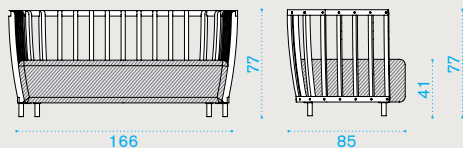

2 seater sofa

⚖️ → 43 | 🪑 | 📦 → 1 | 📦 H 73 D 87 L 173 | ⚖️ → 53

Item

- ● SWD2D48T5 Pickled teak + alu. sepia black
- ○ SWD2D43T5 Pickled teak + alu. warmwhite
- ● SWD2D48T1 Natural teak + alu. sepia black
- ○ SWD2D43T1 Natural teak + alu. warmwhite

Description

- 💧 ● SWCUD2AW24 Cushion, (seat+2 back) nature grey
- COVER141 Rain cover 167 x 86 h76

XL sofa