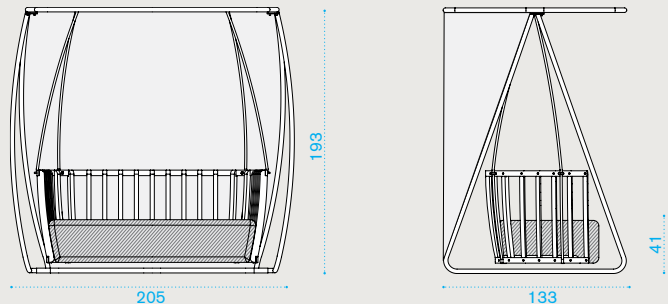

Small coffee table

⚖️ → 9 | 📦 → 1 📦 H 60 D 60 L 60 ⚖️ → 13

●●	SWTCQH2D48T5	Pickled teak + alu. sepia black
●●	SWTCQH2D43T5	Pickled teak + alu. warmwhite
●●	SWTCQH2DRT5	Pickled teak + alu. warmred
●●	SWTCQH2D38T5	Pickled teak + alu. green
●●	SWTCQH2D48T1	Teak + alu. sepia black
●●	SWTCQH2D43T1	Teak + alu. warmwhite
●●	SWTCQH2DRT1	Teak + alu. warmred
●●	SWTCQH2D38T1	Teak + alu. green
☁️	COVER144	Rain cover 48 x 51 h49

Technical info

Large coffee table

- SWTCRH1D48T5 Pickled teak + alu. sepia black
- SWTCRH1D43T5 Pickled teak + alu. warmwhite
- SWTCRH1D48T1 Teak + alu. sepia black
- SWTCRH1D43T1 Teak + alu. warmwhite

- COVER145 Rain cover 111 x 58 h39

→ 20 | → 1 H 51 D 68 L 120 → 25

Porch swing

- SWDOD48T5 Pickled teak + metal sepia black
- SWDOD43T5 Pickled teak + metal warmwhite
- SWDODRT5 Pickled teak + metal warmred
- SWDOD48T1 Teak + metal sepia black
- SWDOD43T1 Teak + metal warmwhite