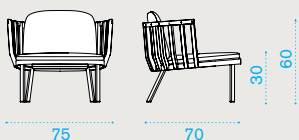

Daybed - left

→ 39 | → 1 H 72 D 95 L 171 → 49

- SWDMDS48T5 Pickled teak + alu. sepia black
- SWDMDS43T5 Pickled teak + alu. warmwhite
- SWDMDS48T1 Teak + alu. sepia black
- SWDMDS43T1 Teak + alu. warmwhite
- SWCUDMDSA24 Cushion, (seat+2 back) nature grey
- COVER321 Rain cover 164 x 85 h77

Swing — design by Patrick Norguet

Material

Fabrics

Club armchair **NEW**

⚖️ → 14 | 📦 → 1 📦 H 76 D 78 L 82 ⚖️ → 18,5

Item

Description

●●	SWPCD48T5	Pickled teak + alu. sepia black
●●	SWPCD43T5	Pickled teak + alu. warmwhite
●●	SWPCDRT5	Pickled teak + alu. warmred
●●	SWPCD38T5	Pickled teak + alu. green
●●	SWPCD48T1	Teak + alu. sepia black
●●	SWPCD43T1	Teak + alu. warmwhite
●●	SWPCDRT1	Teak + alu. warmred
●●	SWPCD38T1	Teak + alu. green
💧 ●	SWCUPCAW24	Cushion, (seat+back) nature grey
☁️	COVER511	Rain cover 77 x 72 h61

Barstool **NEW**

⚖️ → 9 | 📦 → 1 📦 H 111 D 60 L 69 ⚖️ → 15,5

●●	SWSGD48T5	Pickled teak + alu. sepia black
●●	SWSGD43T5	Pickled teak + alu. warmwhite
●●	SWSGD48T1	Teak + alu. sepia black
●●	SWSGD43T1	Teak + alu. warmwhite
💧 ●	SWCUPDAW24	Cushion, (seat+back) nature grey
☁️	SWCUPDPP52	Cushion, (seat+back) chess
☁️	COVER512	Rain cover 63 x 55 h102

Small coffee table

⚖️ → 9 | 📦 → 1 📦 H 60 D 60 L 60 ⚖️ → 13

●●	SWTCQH2D48T5	Pickled teak + alu. sepia black
●●	SWTCQH2D43T5	Pickled teak + alu. warmwhite
●●	SWTCQH2DRT5	Pickled teak + alu. warmred
●●	SWTCQH2D38T5	Pickled teak + alu. green
●●	SWTCQH2D48T1	Teak + alu. sepia black
●●	SWTCQH2D43T1	Teak + alu. warmwhite
●●	SWTCQH2DRT1	Teak + alu. warmred
●●	SWTCQH2D38T1	Teak + alu. green
☁️	COVER144	Rain cover 48 x 51 h49