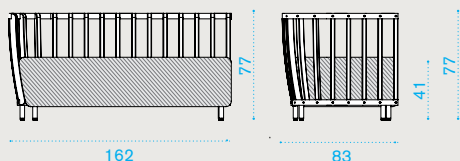

Back end module - right

→ 45 | → 1 H 72 D 95 L 171 → 55

- SWDMFDD48T5 Pickled teak + alu. sepia black
- SWDMFDD43T5 Pickled teak + alu. warmwhite
- SWDMFDD48T1 Teak + alu. sepia black
- SWDMFDD43T1 Teak + alu. warmwhite
- SWCUDMFDW24 Cushion, (seat+3 back) nature grey
- COVER318 Rain cover 164 x 85 h77