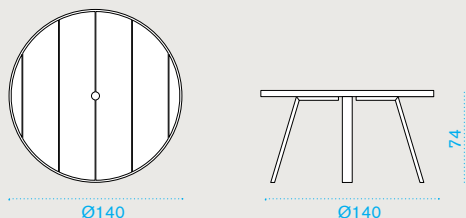

Material

Fabrics

Dining armchair

⚖️ → 6,5 | 📦 → 1 📦 H 93 D 61 L 69 ⚖️ → 12

Item

Description

- SWPDD48T5 Pickled teak + alu. sepia black
- SWPDD43T5 Pickled teak + alu. warmwhite
- SWPDD48T1 Teak + alu. sepia black
- SWPDD43T1 Teak + alu. warmwhite
- 🕒 ● SWCUPDAW24 Cushion, (seat+back) nature grey
- 🕒 ● SWCUPDPP52 Cushion, (seat+back) chess
- 🕒 ● COVER207 Rain cover 61 x 54 h80

Rectangular dining table 240x100 NEW

⚖️ → 48 🪑 → 8 | 📦 → 1 📦 H 41 D 105 L 245 ⚖️ → 68

- SWTPRM2D48T5 Pickled teak + alu. sepia black
- SWTPRM2D43T5 Pickled teak + alu. warmwhite
- SWTPRM2D48T1 Teak + alu. sepia black
- SWTPRM2D43T1 Teak + alu. warmwhite
- 🕒 ● COVER149 Rain cover 241 x 101 h77

Round dining table Ø 140 NEW

⚖️ → 35 🪑 → 6-7 🏠 | 📦 → 1 📦 H 18 D 147 L 14 ⚖️ → 39

- SWTPTM1D48T5 Pickled teak + alu. sepia black
- SWTPTM1D43T5 Pickled teak + alu. warmwhite
- SWTPTM1D48T1 Teak + alu. sepia black
- SWTPTM1D43T1 Teak + alu. warmwhite
- 🕒 ● COVER137 Rain cover Ø 148 h74