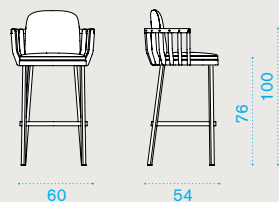

Daybed - left

→ 39 | → 1 H 72 D 95 L 171 → 49

- SWDMDS48T5 Pickled teak + alu. sepia black
- SWDMDS43T5 Pickled teak + alu. warmwhite
- SWDMDS48T1 Teak + alu. sepia black
- SWDMDS43T1 Teak + alu. warmwhite
- SWCUDMDSA24 Cushion, (seat+2 back) nature grey
- COVER321 Rain cover 164 x 85 h77

Swing — design by Patrick Norguet

Material

Fabrics

Club armchair **NEW**

⚖️ → 14 | 📦 → 1 📦 H 76 D 78 L 82 ⚖️ → 18,5

Item

Description

●●	SWPCD48T5	Pickled teak + alu. sepia black
●●	SWPCD43T5	Pickled teak + alu. warmwhite
●●	SWPCDRT5	Pickled teak + alu. warmred
●●	SWPCD38T5	Pickled teak + alu. green
●●	SWPCD48T1	Teak + alu. sepia black
●●	SWPCD43T1	Teak + alu. warmwhite
●●	SWPCDRT1	Teak + alu. warmred
●●	SWPCD38T1	Teak + alu. green
💧 ●	SWCUPCAW24	Cushion, (seat+back) nature grey
☁️	COVER511	Rain cover 77 x 72 h61

Barstool **NEW**

⚖️ → 9 | 📦 → 1 📦 H 111 D 60 L 69 ⚖️ → 15,5

●●	SWSGD48T5	Pickled teak + alu. sepia black
●●	SWSGD43T5	Pickled teak + alu. warmwhite
●●	SWSGD48T1	Teak + alu. sepia black
●●	SWSGD43T1	Teak + alu. warmwhite
💧 ●	SWCUPDAW24	Cushion, (seat+back) nature grey
☁️	SWCUPDPP52	Cushion, (seat+back) chess
☁️	COVER512	Rain cover 63 x 55 h102

Small coffee table

⚖️ → 9 | 📦 → 1 📦 H 60 D 60 L 60 ⚖️ → 13

●●	SWTCQH2D48T5	Pickled teak + alu. sepia black
●●	SWTCQH2D43T5	Pickled teak + alu. warmwhite
●●	SWTCQH2DRT5	Pickled teak + alu. warmred
●●	SWTCQH2D38T5	Pickled teak + alu. green
●●	SWTCQH2D48T1	Teak + alu. sepia black
●●	SWTCQH2D43T1	Teak + alu. warmwhite
●●	SWTCQH2DRT1	Teak + alu. warmred
●●	SWTCQH2D38T1	Teak + alu. green
☁️	COVER144	Rain cover 48 x 51 h49