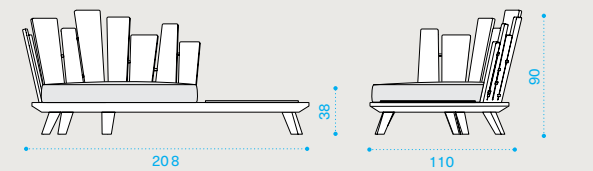

Lounge armchair with low coffee table – right

kg → 68,5 | ☀ | 📦 → 1 | 📦 H 28 D 108 L 207 | kg → 78,5

Back cushion 45x45

kg → 1 | ☀ | 📦 → 1 | 📦 H 45 D 45 L 20 | kg → 1