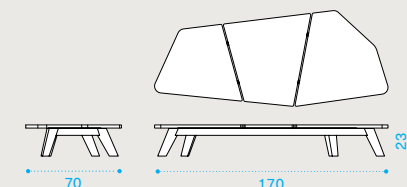

Coffee table 68x70 - small

kg → 26 | 📦 → 1 📦 H 30 D 74 L 74 kg → 30

- RATICQT1SPSR Brushed teak + smeraldo
- RATICQT1SMS Brushed teak + statuary marble
- RATICQT5PSR Pickled teak + smeraldo
- RATICQT5MS Pickled teak + statuary marble

- COVER505 Rain cover 72 x 70 h25

Coffee table 70x170 - large

kg → 40 | 📦 → 1 📦 H 30 D 74 L 174 kg → 45

- RATICRT1SPSR Brushed teak + smeraldo
- RATICRT1SMS Brushed teak + statuary marble
- RATICRT5PSR Pickled teak + smeraldo
- RATICRT5MS Pickled teak + statuary marble