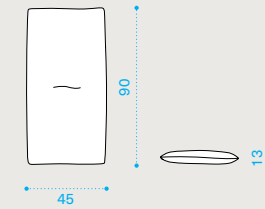

Sunbed back cushion 90x45 cm

kg → 1,5 ☀️ | 📦 → 1 📦 H 20 D 90 L 45 kg → 1,5

Item

- ☐ RACULESCPP2 Back cushion, ardoise
- ☐ RACULESCPP3 Back cushion, laguna
- ☐ RACULESCP11 Back cushion, caraibe rose
- ☐ RACULESCP12 Back cushion, gris sauge
- ☐ RACULESCP25 Back cushion, hydro white
- ☐ RACULESCP24 Back cushion, hydro grey
- ☐ RACULESCP60 Back cushion, hydro acqua

Description

Sunbed roller cushion 90xØ17

kg → 1 ☀️ | 📦 → 1 📦 L 90 H Ø17 kg → 1

- ☐ RACULEPRPP2 Roller cushion, ardoise
- ☐ RACULEPRPP3 Roller cushion, laguna
- ☐ RACULEPRP11 Roller cushion, caraibe rose
- ☐ RACULEPRP12 Roller cushion, gris sauge
- ☐ RACULEPRP25 Roller cushion, hydro white
- ☐ RACULEPRP24 Roller cushion, hydro grey
- ☐ RACULEPRP60 Roller cushion, hydro acqua