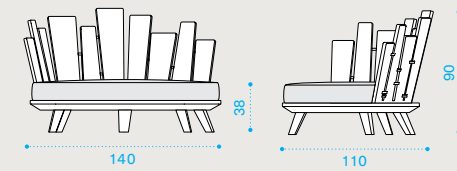

Lounge armchair - right

→ 35 Kg | → 1 Kg | H 28 D 110 L 134 → 42 Kg

Item

- RAPLDT1S Brushed teak
- RAPLDT5 Pickled teak

Description

- RACUPLDPP1 Seat cushion, chartreuse
- RACUPLDPP2 Seat cushion, ardoise
- RACUPLDPP3 Seat cushion, laguna
- RACUPLDP25 Seat cushion, hydro white
- RACUPLDP24 Seat cushion, hydro grey
- COVER506 Rain cover 141 x 102 h92

Daybed - left