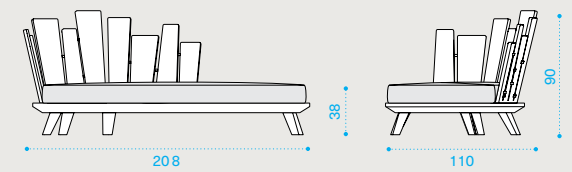

Daybed - left

→ 60,5 Kg | → 1 Kg | H 28 D 108 L 207 → 70,5 Kg

- RADST1S Brushed teak
- RADST5 Pickled teak

- RACUDSPP1 Seat cushion, chartreuse
- RACUDSPP2 Seat cushion, ardoise
- RACUDSPP3 Seat cushion, laguna
- RACUDSP25 Seat cushion, hydro white
- RACUDSP24 Seat cushion, hydro grey
- COVER510 Rain cover 211 x 103 h92

Daybed - right

→ 60,5 Kg | → 1 Kg | H 28 D 108 L 207 → 70,5 Kg

- RADDT1S Brushed teak
- RADDT5 Pickled teak

- RACUDDPP1 Seat cushion, chartreuse
- RACUDDPP2 Seat cushion, ardoise
- RACUDDPP3 Seat cushion, laguna
- RACUDDP25 Seat cushion, hydro white
- RACUDDP24 Seat cushion, hydro grey
- COVER509 Rain cover 211 x 103 h92