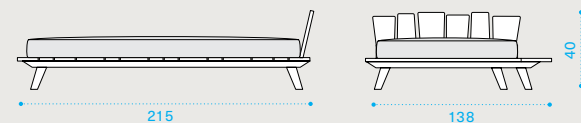

Polyester Hydro White
Polyester Hydro Grey
Polyester Hydro Acqua

Sunbed

kg → 40 | ☀️ | 📦 → 1 📦 H 28 D 120 L 210 kg → 48

Item

- RALET1S Brushed teak
- RALET5 Pickled teak

Description

- ☐ RACULEPP2 Mattress, ardoise
- ☐ RACULEPP3 Mattress, laguna
- ☐ RACULEP11 Mattress, caraibe rose
- ☐ RACULEP12 Mattress, gris sauge
- ☐ RACULEP25 Mattress, hydro white
- ☐ RACULEP24 Mattress, hydro grey
- COVER508 Rain cover 217 x 140 h42