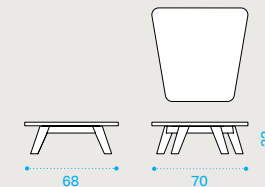

Description

Sunbed roller cushion 90xØ17

kg → 1 ☀️ | 📦 → 1 📦 L 90 H Ø17 kg → 1

- ☐ RACULEPRPP2 Roller cushion, ardoise
- ☐ RACULEPRPP3 Roller cushion, laguna
- ☐ RACULEPRP11 Roller cushion, caraibe rose
- ☐ RACULEPRP12 Roller cushion, gris sauge
- ☐ RACULEPRP25 Roller cushion, hydro white
- ☐ RACULEPRP24 Roller cushion, hydro grey
- ☐ RACULEPRP60 Roller cushion, hydro acqua

Coffee table 68x70 - small

kg → 26 | 📦 → 1 📦 H 30 D 74 L 74 kg → 30

- RATICQT1SPSR Brushed teak + smeraldo
- RATICQT1SMS Brushed teak + statuary marble
- RATICQT5PSR Pickled teak + smeraldo
- RATICQT5MS Pickled teak + statuary marble