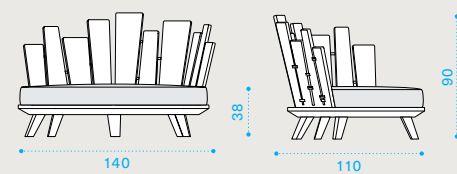

Polyester Hydro White

Polyester Hydro Grey

Polyester Hydro Acqua

Polyester Hydro White

Polyester Hydro Grey

Polyester Hydro Acqua

Lounge armchair - left

→ 35 Kg | → 1 Kg | H 28 D 110 L 134 → 42 Kg