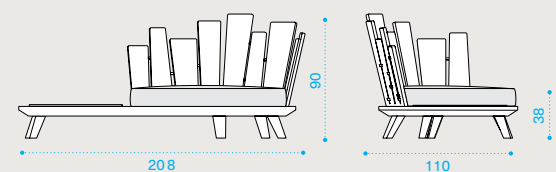

Mood Aria

Polyester Hydro White
Polyester Hydro Grey

Polyester Hydro White
Polyester Hydro Grey
Polyester Hydro Acqua

Polyester Hydro White
Polyester Hydro Grey
Polyester Hydro Acqua

Lounge armchair with low coffee table – left