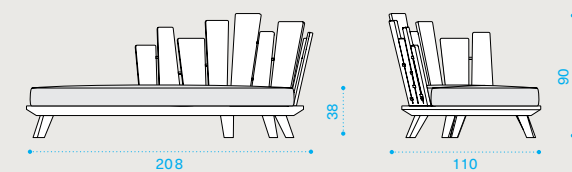

Lounge armchair - right

→ 35 Kg | → 1 Kg | H 28 D 110 L 134 → 42 Kg

Item

- RAPLDT1S Brushed teak
- RAPLDT5 Pickled teak

Description

- RACUPLDPP1 Seat cushion, chartreuse
- RACUPLDPP2 Seat cushion, ardoise
- RACUPLDPP3 Seat cushion, laguna
- RACUPLDP25 Seat cushion, hydro white
- RACUPLDP24 Seat cushion, hydro grey
- COVER506 Rain cover 141 x 102 h92

Daybed - left

→ 60,5 Kg | → 1 Kg | H 28 D 108 L 207 → 70,5 Kg

- RADST1S Brushed teak
- RADST5 Pickled teak

- RACUDSPP1 Seat cushion, chartreuse
- RACUDSPP2 Seat cushion, ardoise
- RACUDSPP3 Seat cushion, laguna
- RACUDSP25 Seat cushion, hydro white
- RACUDSP24 Seat cushion, hydro grey
- COVER510 Rain cover 211 x 103 h92