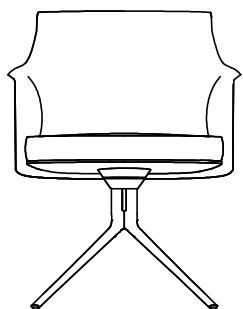

DESCRIPTION

Typology	Chair
Seat / Backrest	Multi-density flexible polyurethane seat Mulded flexible polyurethane backrest
Base	Die-cast aluminium painted, base with automatic returning mechanism
Pre-cover	Polyester fibre
Final cover	Fabric or leather not removable
Features	Base with automatic returning mechanism

DIMENSIONS

With arm

665
26 1/4"

800
31 1/2"

460
18"

620
24 1/2"

560
22"

Without arms

800
31 1/2"

460
18"

570
22 1/2"

560
22"

SEAT AND BACKREST FINISHES

Fabric

Atlanta

Caleo