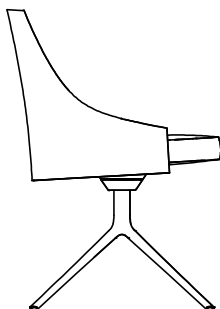

DESCRIPTION

Typology	Chair
Seat / Backrest	Multi-density flexible polyurethane seat Mulded flexible polyurethane backrest
Base	Die-cast aluminium painted, base with automatic returning mechanism
Pre-cover	Polyester fibre
Final cover	Fabric or leather not removable
Features	Base with automatic returning mechanism

DIMENSIONS

With arm

665
26 1/4"

800
31 1/2"

460
18"

620
24 1/2"

560
22"

Without arms

800
31 1/2"

460
18"

570
22 1/2"

560
22"

SEAT AND BACKREST FINISHES

Fabric

Atlanta

Caleo