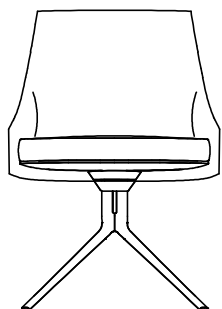

DESCRIPTION

Typology	Chair
Seat / Backrest	Multi-density flexible polyurethane seat Mulded flexible polyurethane backrest
Base	Die-cast aluminium painted, base with automatic returning mechanism
Pre-cover	Polyester fibre
Final cover	Fabric or leather not removable
Features	Base with automatic returning mechanism

DIMENSIONS

With arm

665
26 1/4"

800
31 1/2"

460
18"

620
24 1/2"

560
22"

Without arms

800
31 1/2"

460
18"

570
22 1/2"

560
22"

SEAT AND BACKREST FINISHES

Fabric

Atlanta

Caleo